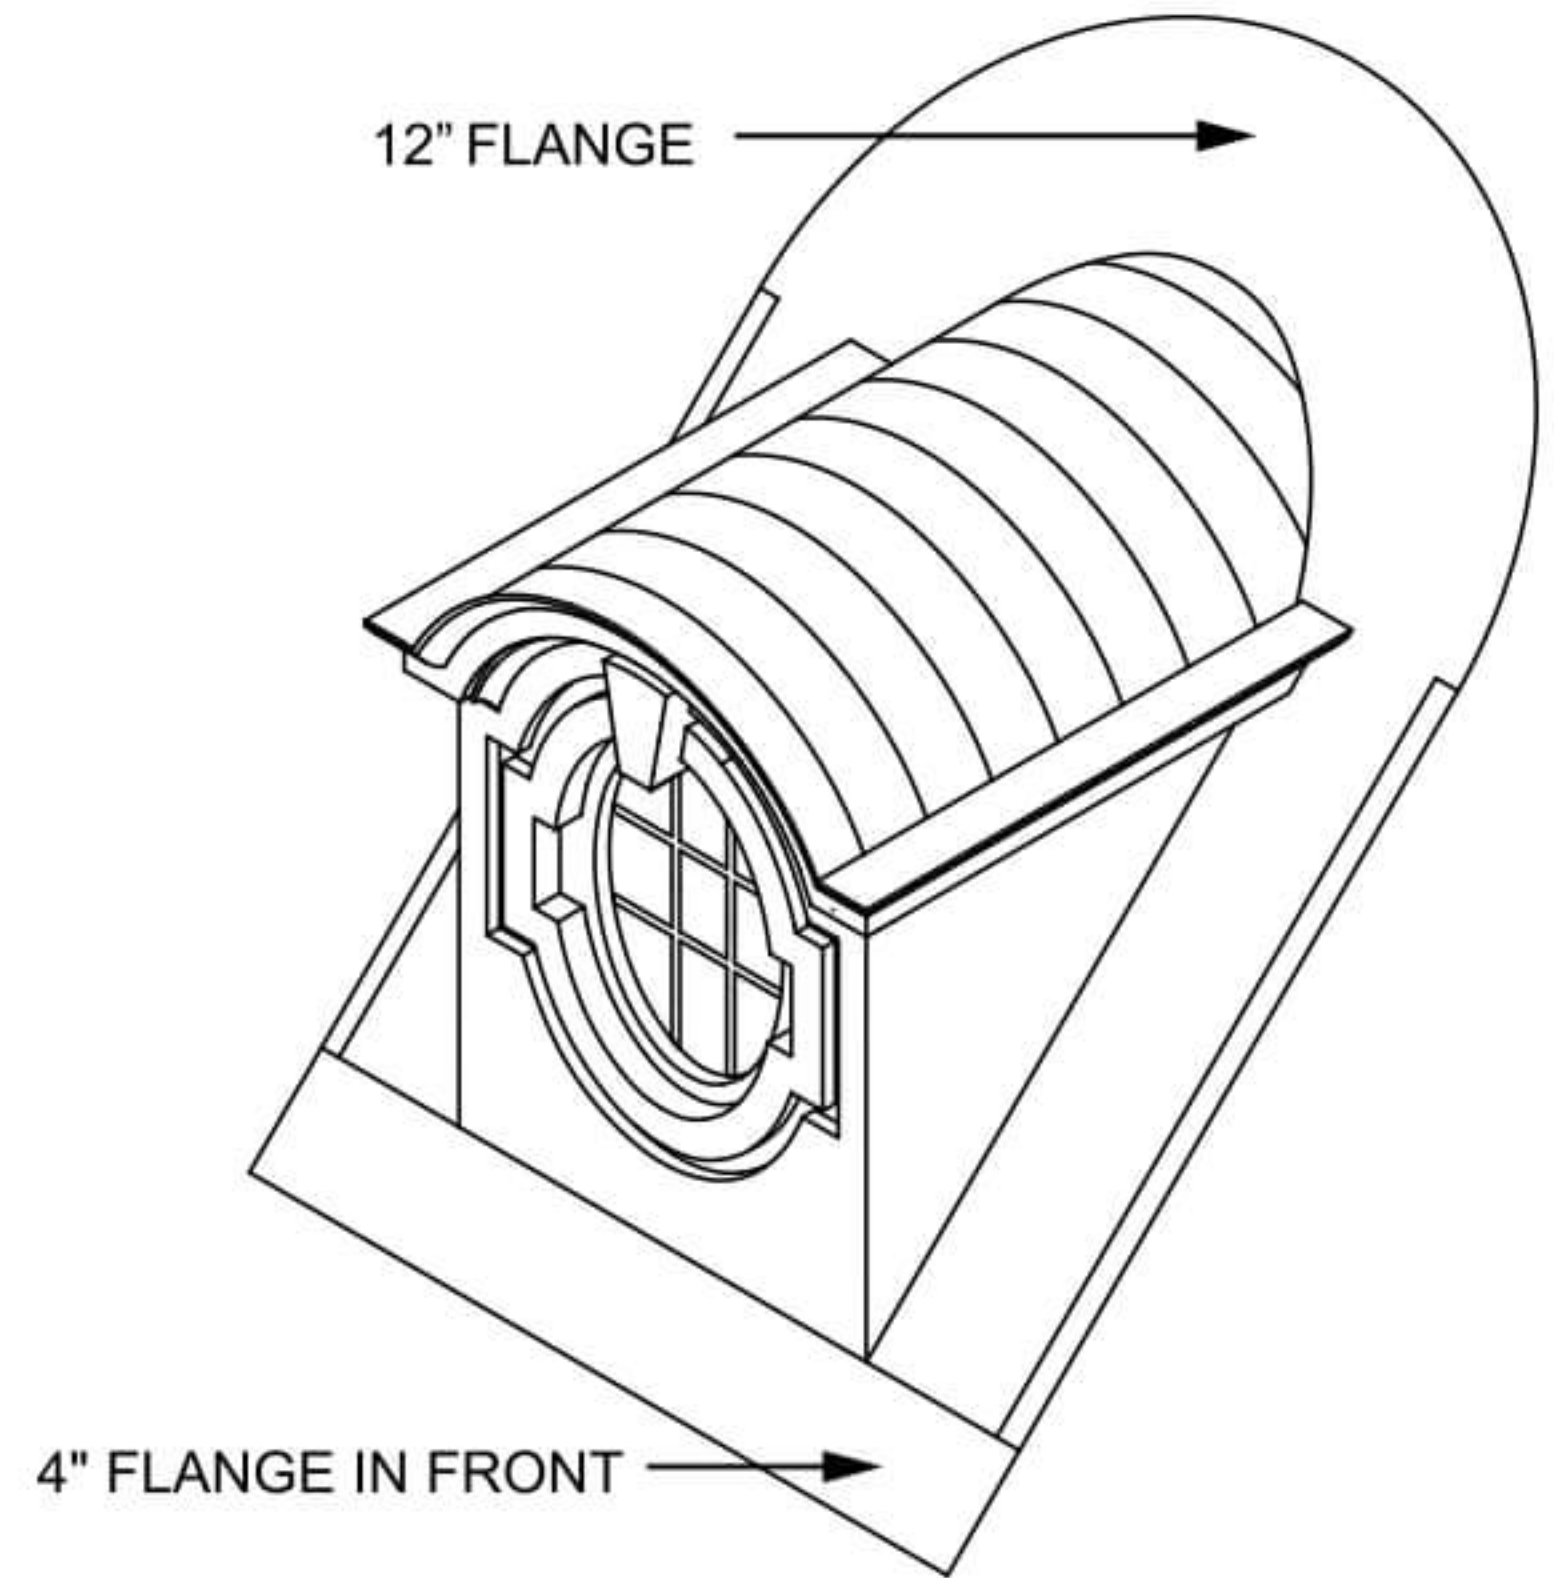

# Chateau Window Dormer

Front View:

Isometric View Under Roofing:

**Custom Size:**

X: \_\_\_\_\_

Y: \_\_\_\_\_

Pitch: \_\_\_\_\_

Side View: