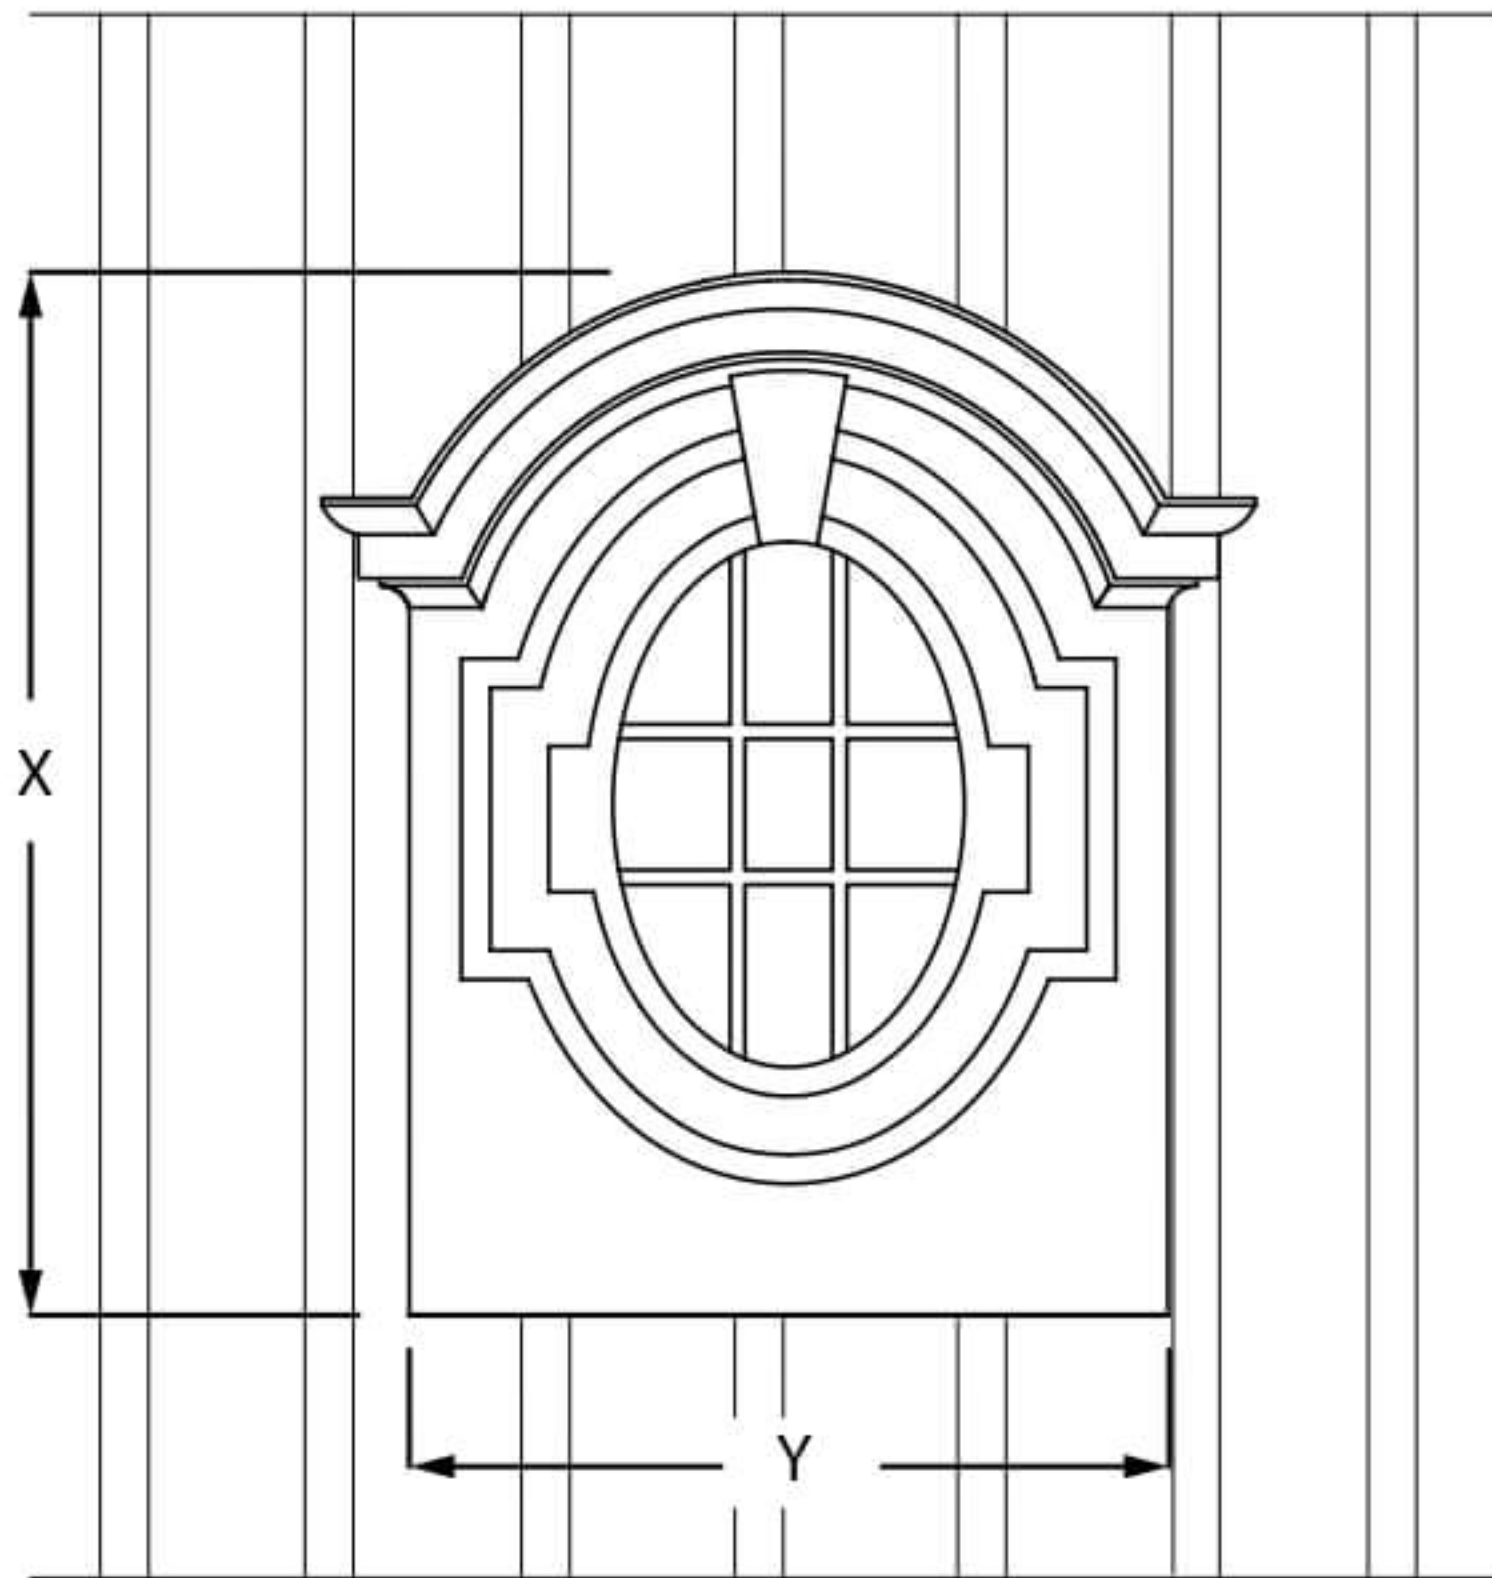

# Chateau Window Dormer

Front View:

Isometric View Under Roofing:

**Custom Size:**

X: \_\_\_\_\_

Y: \_\_\_\_\_

Pitch: \_\_\_\_\_

Side View: