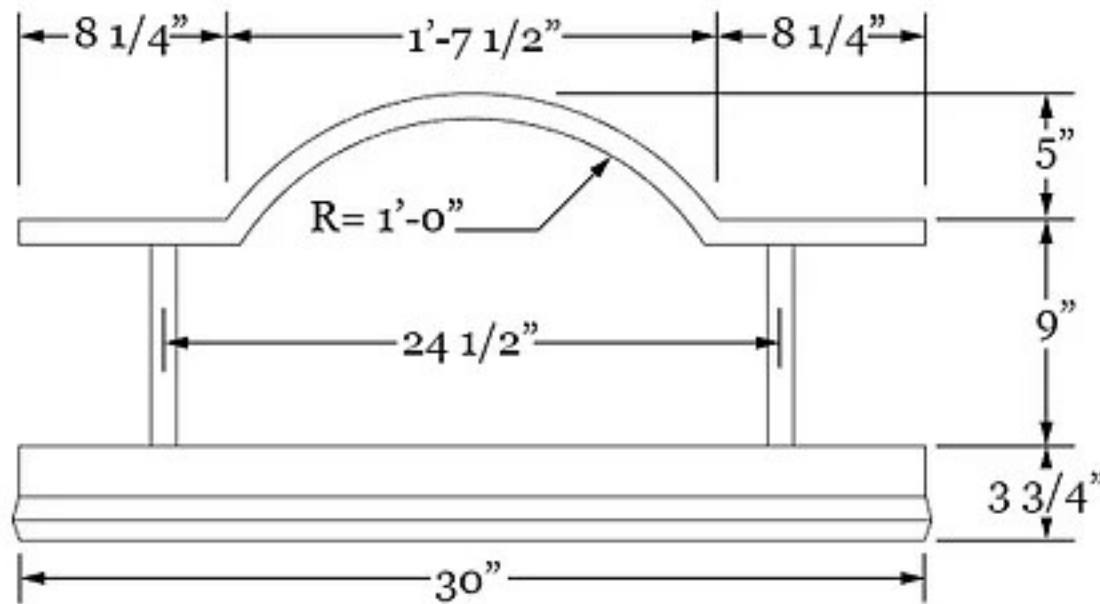

# Chimney Cap CC8

Front/ Side View:

Isometric View:

**\*Custom Sizing Available Call for Pricing\***

**MATERIAL**

- Aluminum Kynar .032 or \_\_\_\_\_  Color \_\_\_\_\_
- Galvanized G-90 24 Gauge
- Stainless Steel Type 304
- Painted Steel Kynar 24/26Gauge  Color \_\_\_\_\_
- Copper 16/20 oz or \_\_\_\_\_
- Patina 3000 16/20 oz \_\_\_\_\_
- Brown Copper 16/20 oz \_\_\_\_\_  Light  Dark
- SMS Stainless 24G \_\_\_\_\_
- Zinc \_\_\_\_\_