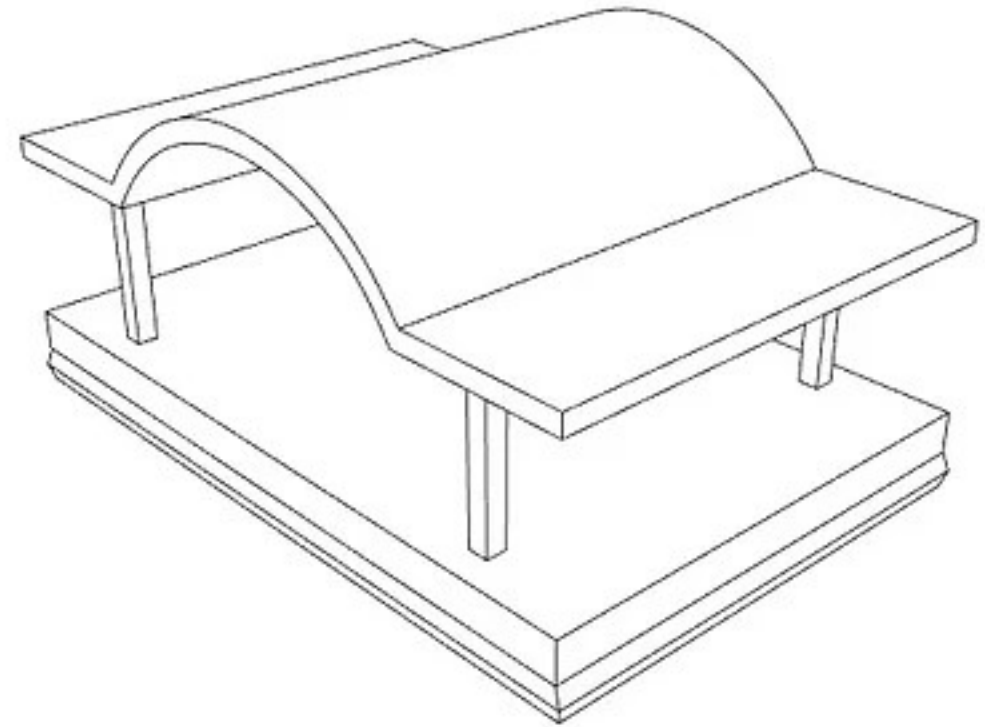

# Chimney Cap CC8

Front/ Side View:

Isometric View:

**\*Custom Sizing Available Call for Pricing\***

**MATERIAL**

- Aluminum Kynar .032 or \_\_\_\_\_  Color \_\_\_\_\_
- Galvanized G-90 24 Gauge
- Stainless Steel Type 304
- Painted Steel Kynar 24/26Gauge  Color \_\_\_\_\_
- Copper 16/20 oz or \_\_\_\_\_
- Patina 3000 16/20 oz \_\_\_\_\_
- Brown Copper 16/20 oz \_\_\_\_\_  Light  Dark
- SMS Stainless 24G \_\_\_\_\_
- Zinc \_\_\_\_\_