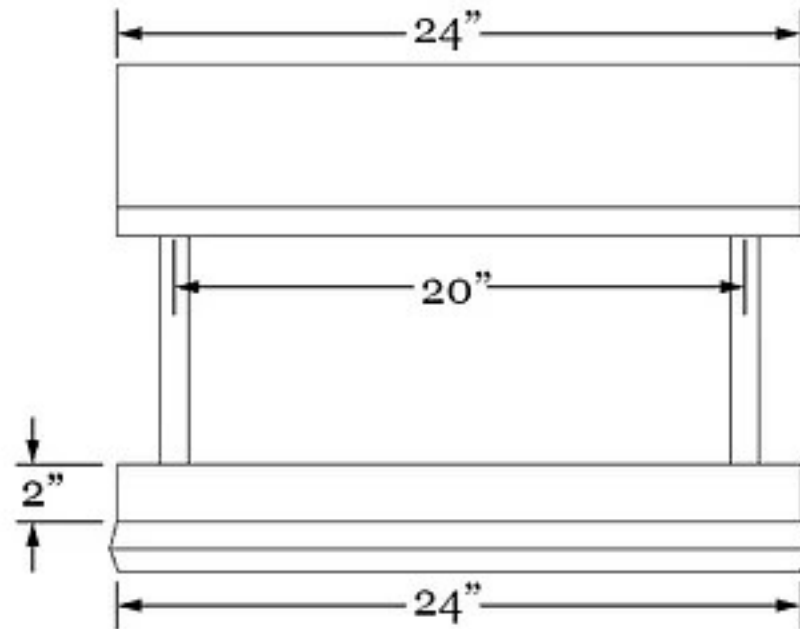

# Chimney Cap CC8

Front/ Side View:

Isometric View:

**\*Custom Sizing Available Call for Pricing\***

**MATERIAL**

- Aluminum Kynar .032 or \_\_\_\_\_  Color \_\_\_\_\_
- Galvanized G-90 24 Gauge
- Stainless Steel Type 304
- Painted Steel Kynar 24/26Gauge  Color \_\_\_\_\_
- Copper 16/20 oz or \_\_\_\_\_
- Patina 3000 16/20 oz \_\_\_\_\_
- Brown Copper 16/20 oz \_\_\_\_\_  Light  Dark
- SMS Stainless 24G \_\_\_\_\_
- Zinc \_\_\_\_\_