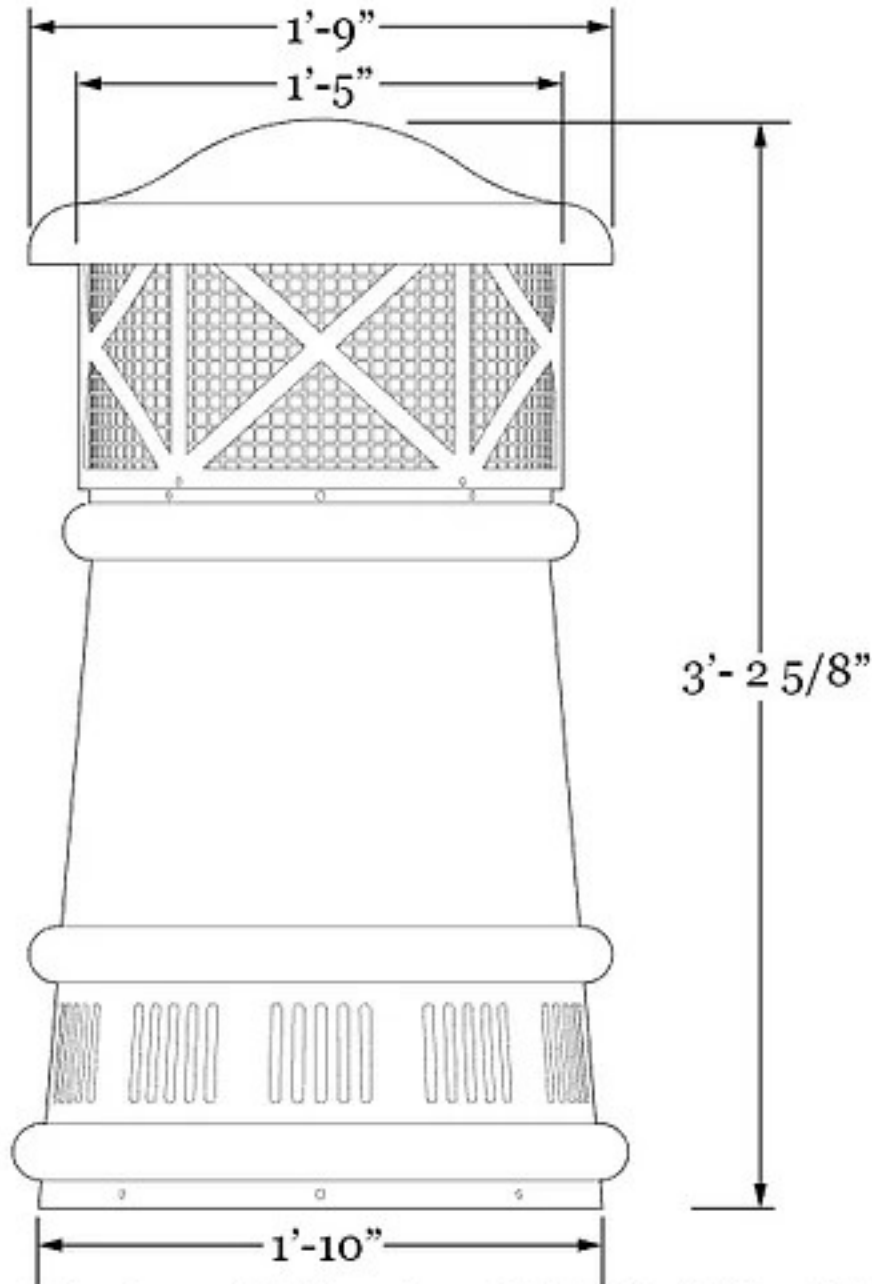

# Chimney Pot P3

Front/ Side View:

Isometric View:

**MATERIAL**

- Aluminum Kynar .032 or \_\_\_\_\_  Color \_\_\_\_\_
- Galvanized G-90 24 Gauge
- Stainless Steel Type 304
- Painted Steel Kynar 24/26Gauge  Color \_\_\_\_\_
- Copper 16/20 oz or \_\_\_\_\_
- Patina 3000 16/20 oz \_\_\_\_\_
- Brown Copper 16/20 oz \_\_\_\_\_  Light  Dark
- SMS Stainless 24G \_\_\_\_\_
- Zinc \_\_\_\_\_