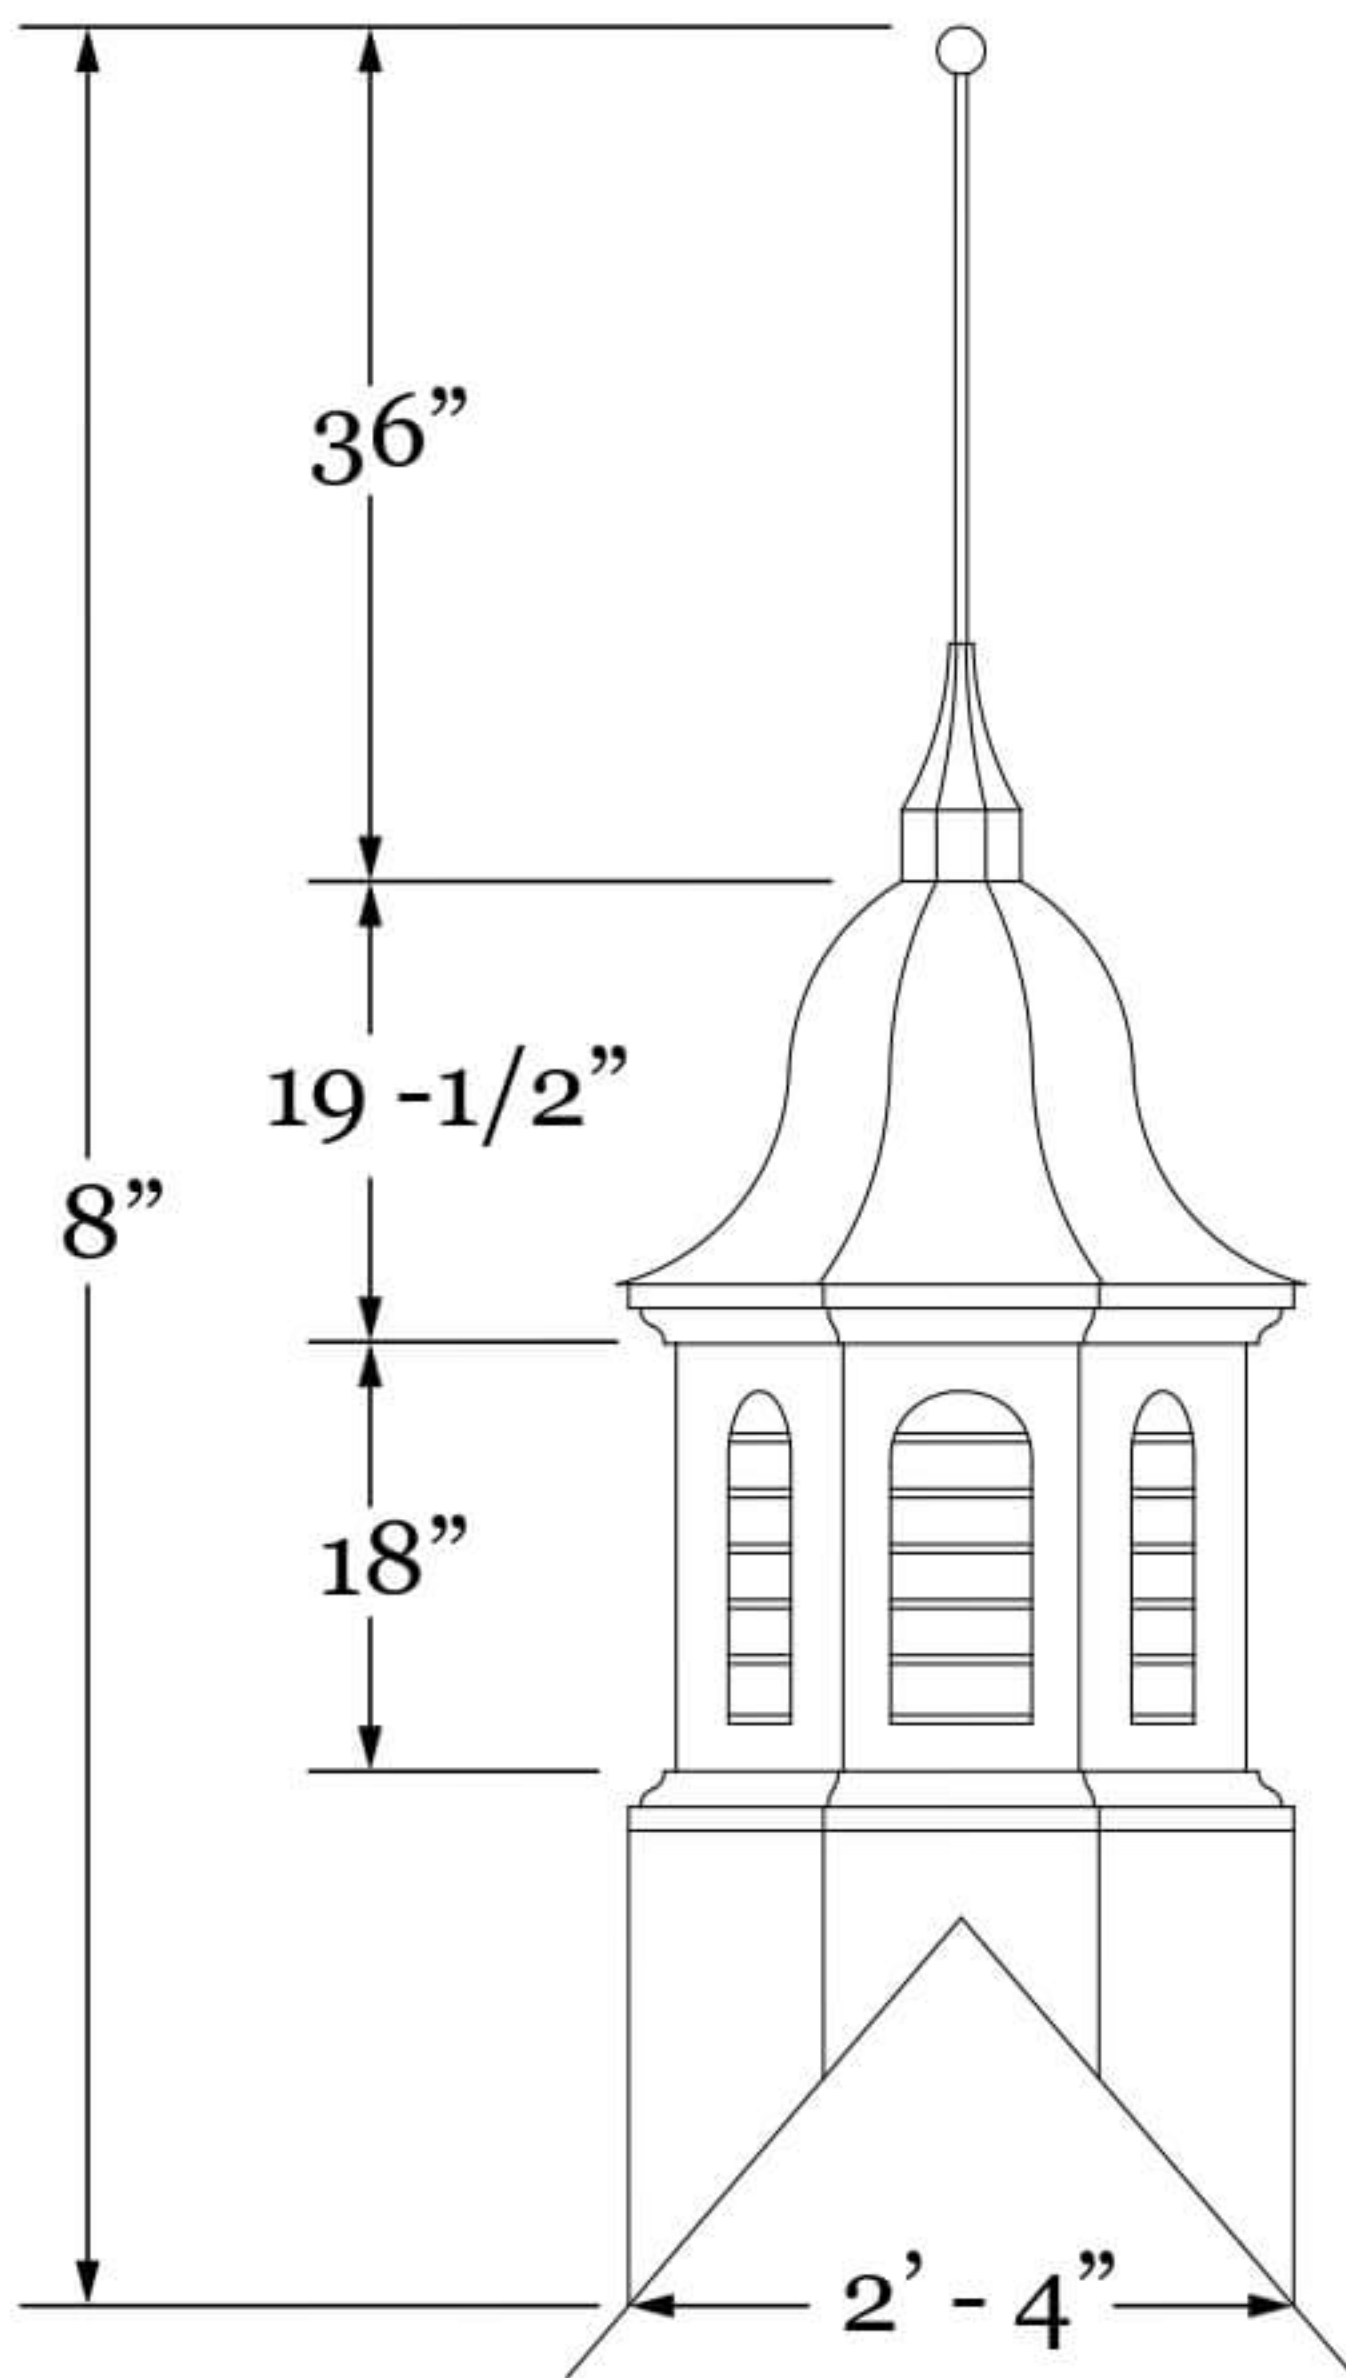

Cupola C14

Front/ Side View:

Isometric View:

MATERIAL

- Aluminum Kynar .032 or _____ Color _____
- Galvanized G-90 24 Gauge
- Stainless Steel Type 304
- Painted Steel Kynar 24/26Gauge Color _____
- Copper 16/20 oz or _____
- Patina 3000 16/20 oz _____
- Brown Copper 16/20 oz _____ Light Dark
- SMS Stainless 24G _____
- Zinc _____