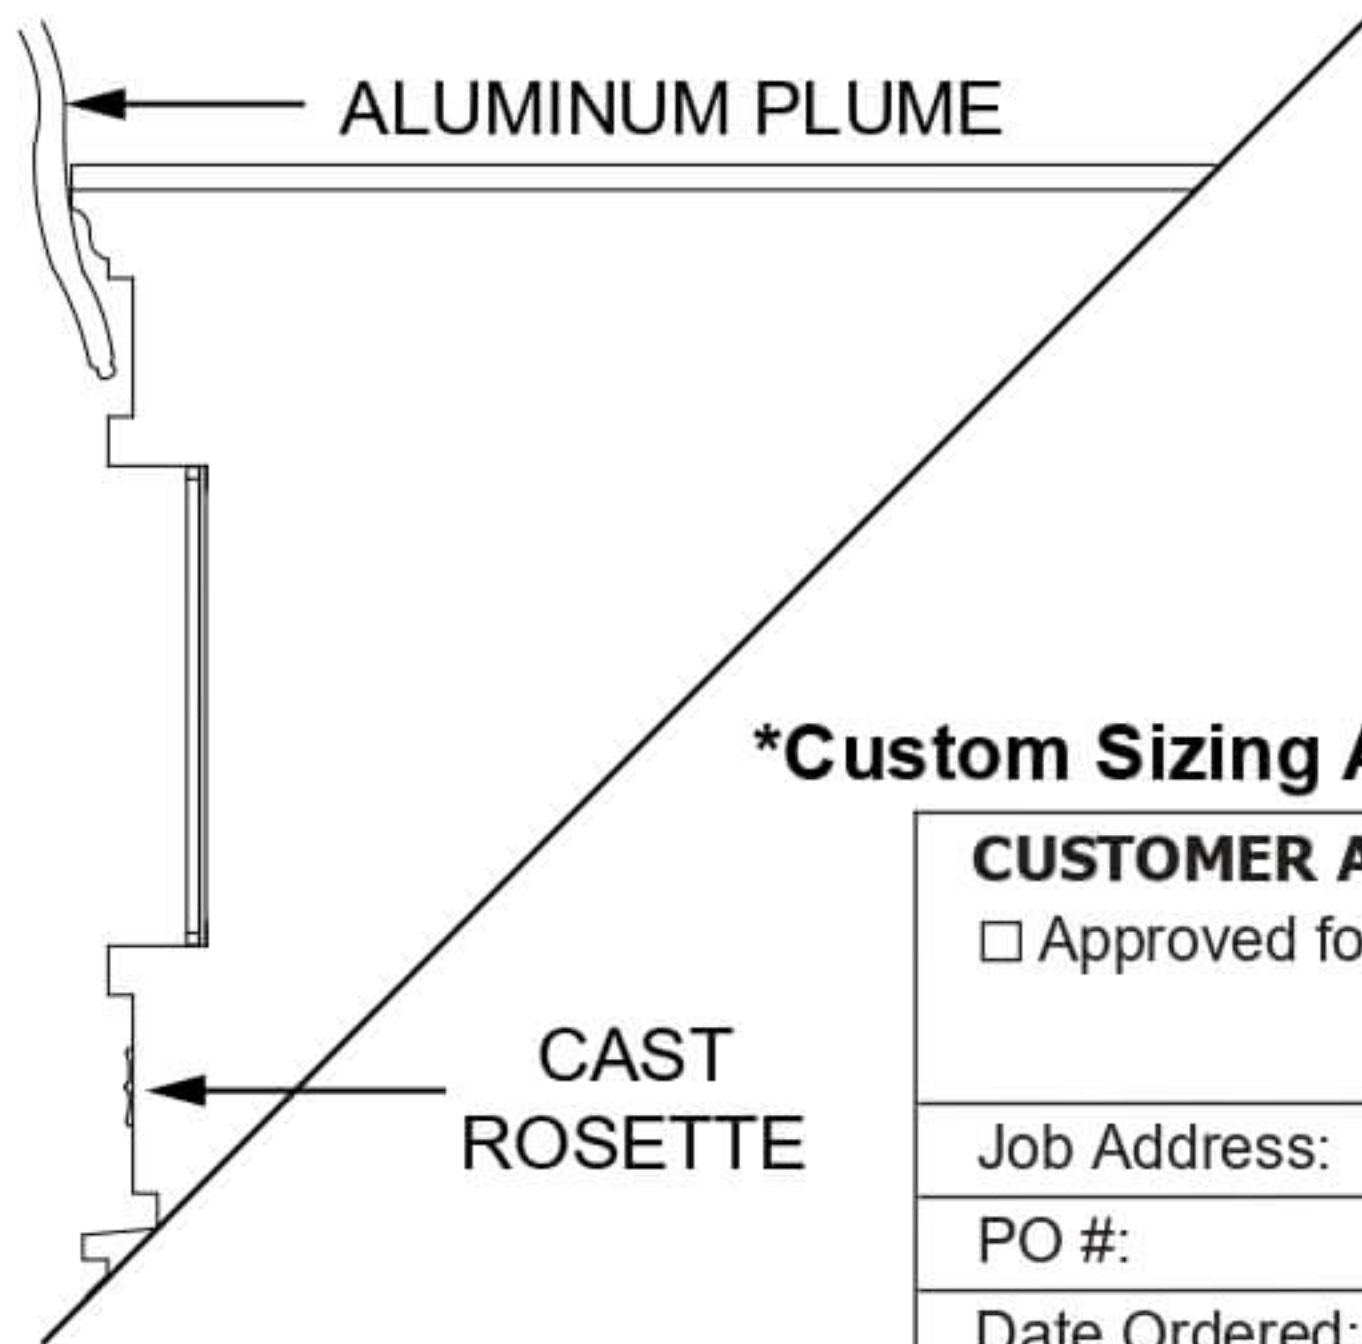

Versailles Window Dormer

Front View:

Isometric View Under Roofing:

Custom Size:

X: _____

Y: _____

Pitch: _____

Side View:

4" FLANGE IN FRONT

MATERIAL

- Aluminum Kynar .032 or _____ Color _____
- Galvanized G-90 24 Gauge
- Stainless Steel Type 304
- Painted Steel Kynar 24/26Gauge Color _____
- Copper 16/20 oz or _____
- Patina 3000 16/20 oz _____
- Brown Copper 16/20 oz _____ Light Dark
- SMS Stainless 24G _____
- Zinc _____