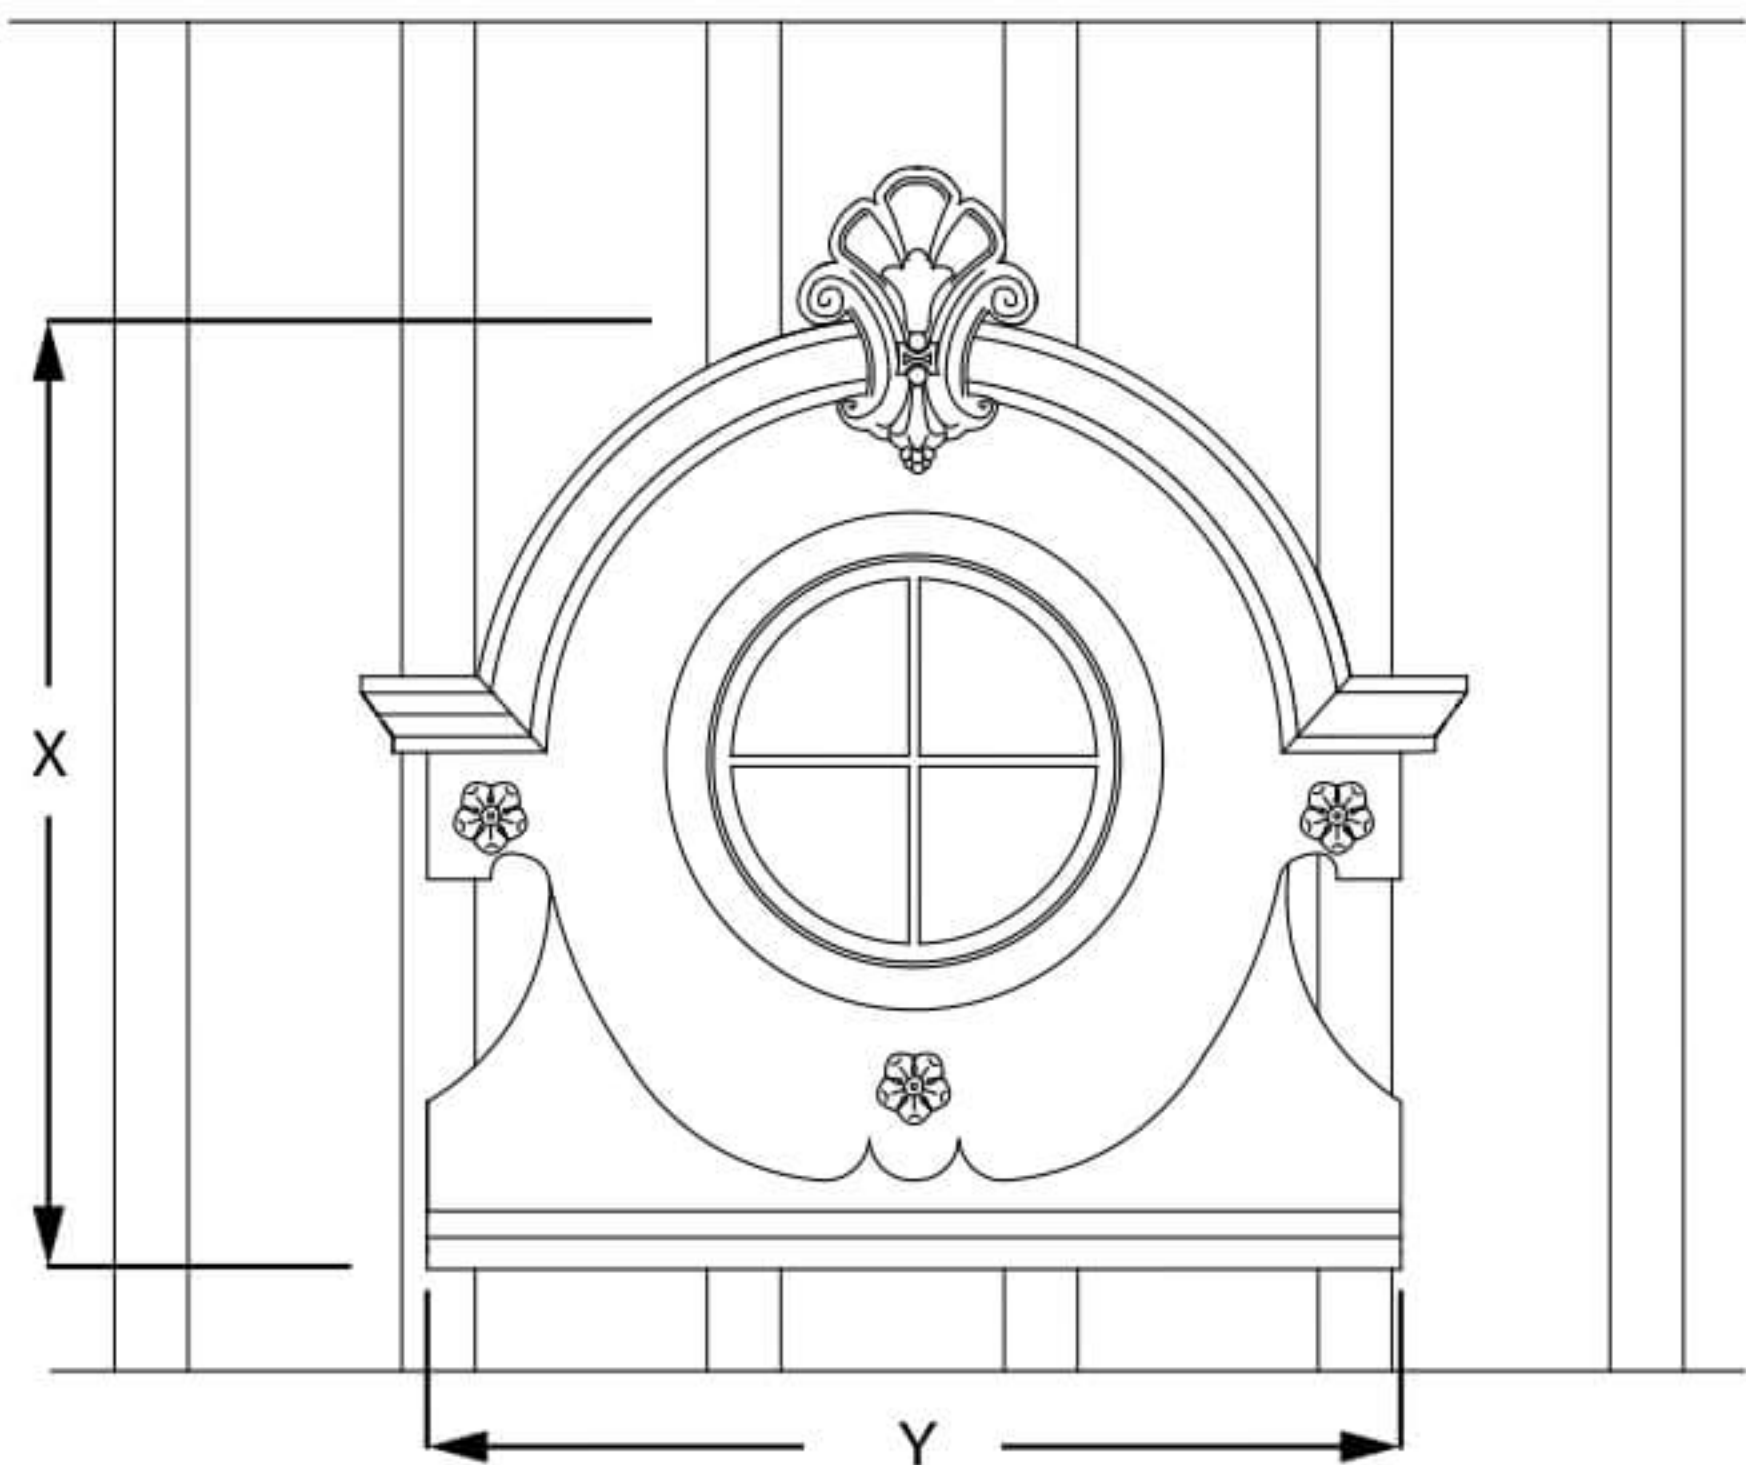

Versailles Window Dormer

Front View:

Isometric View Under Roofing:

Custom Size:

X: _____

Y: _____

Pitch: _____

Side View: