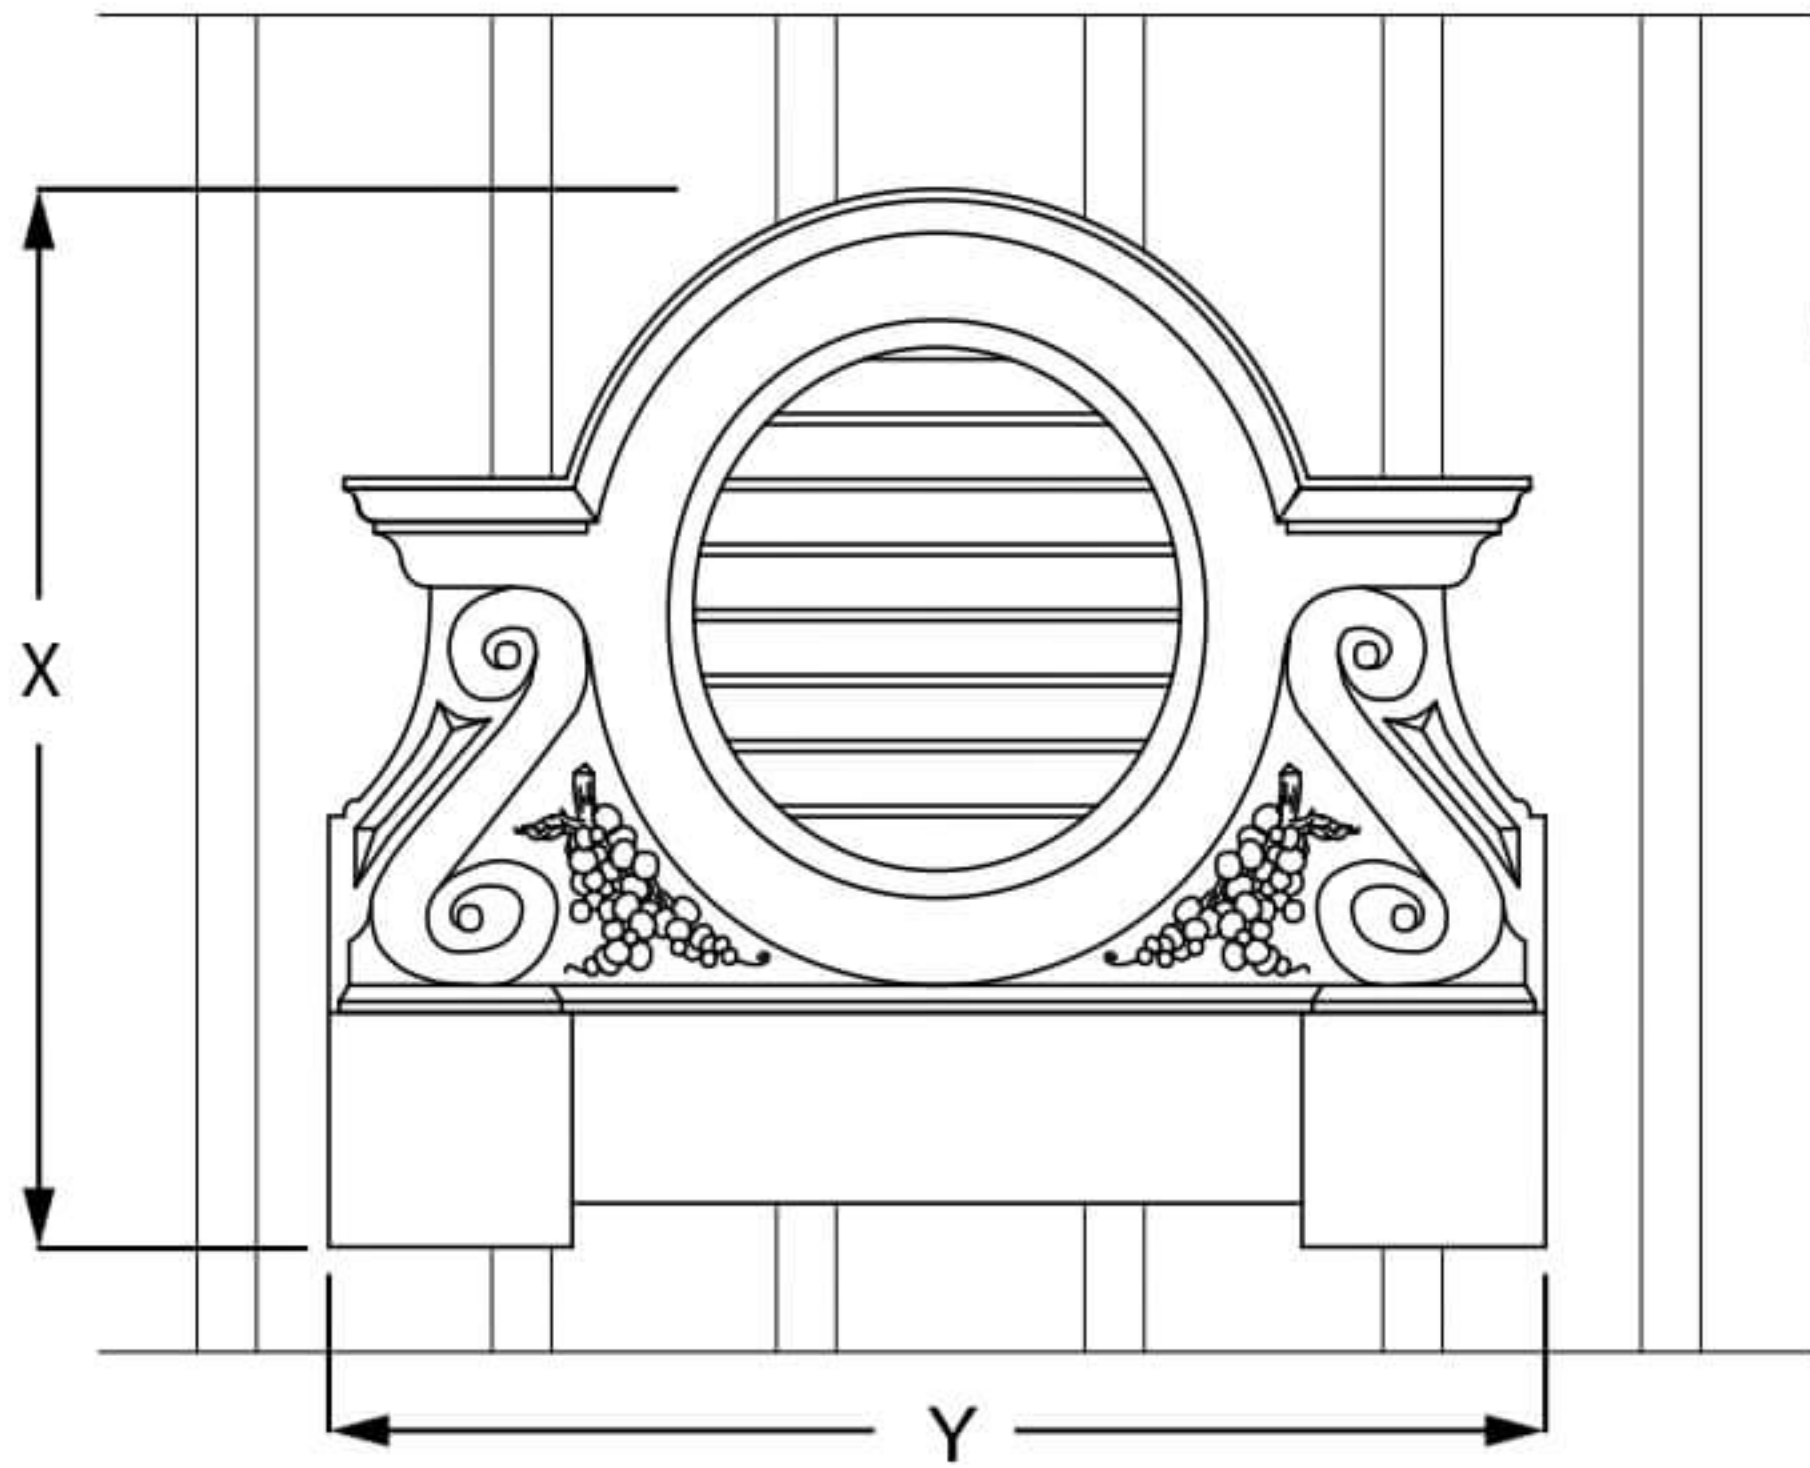

# Vintage Louver Dormer

Front View:

Isometric View Under Roofing:

**Custom Size:**

X: \_\_\_\_\_

Y: \_\_\_\_\_

Pitch: \_\_\_\_\_

Side View: