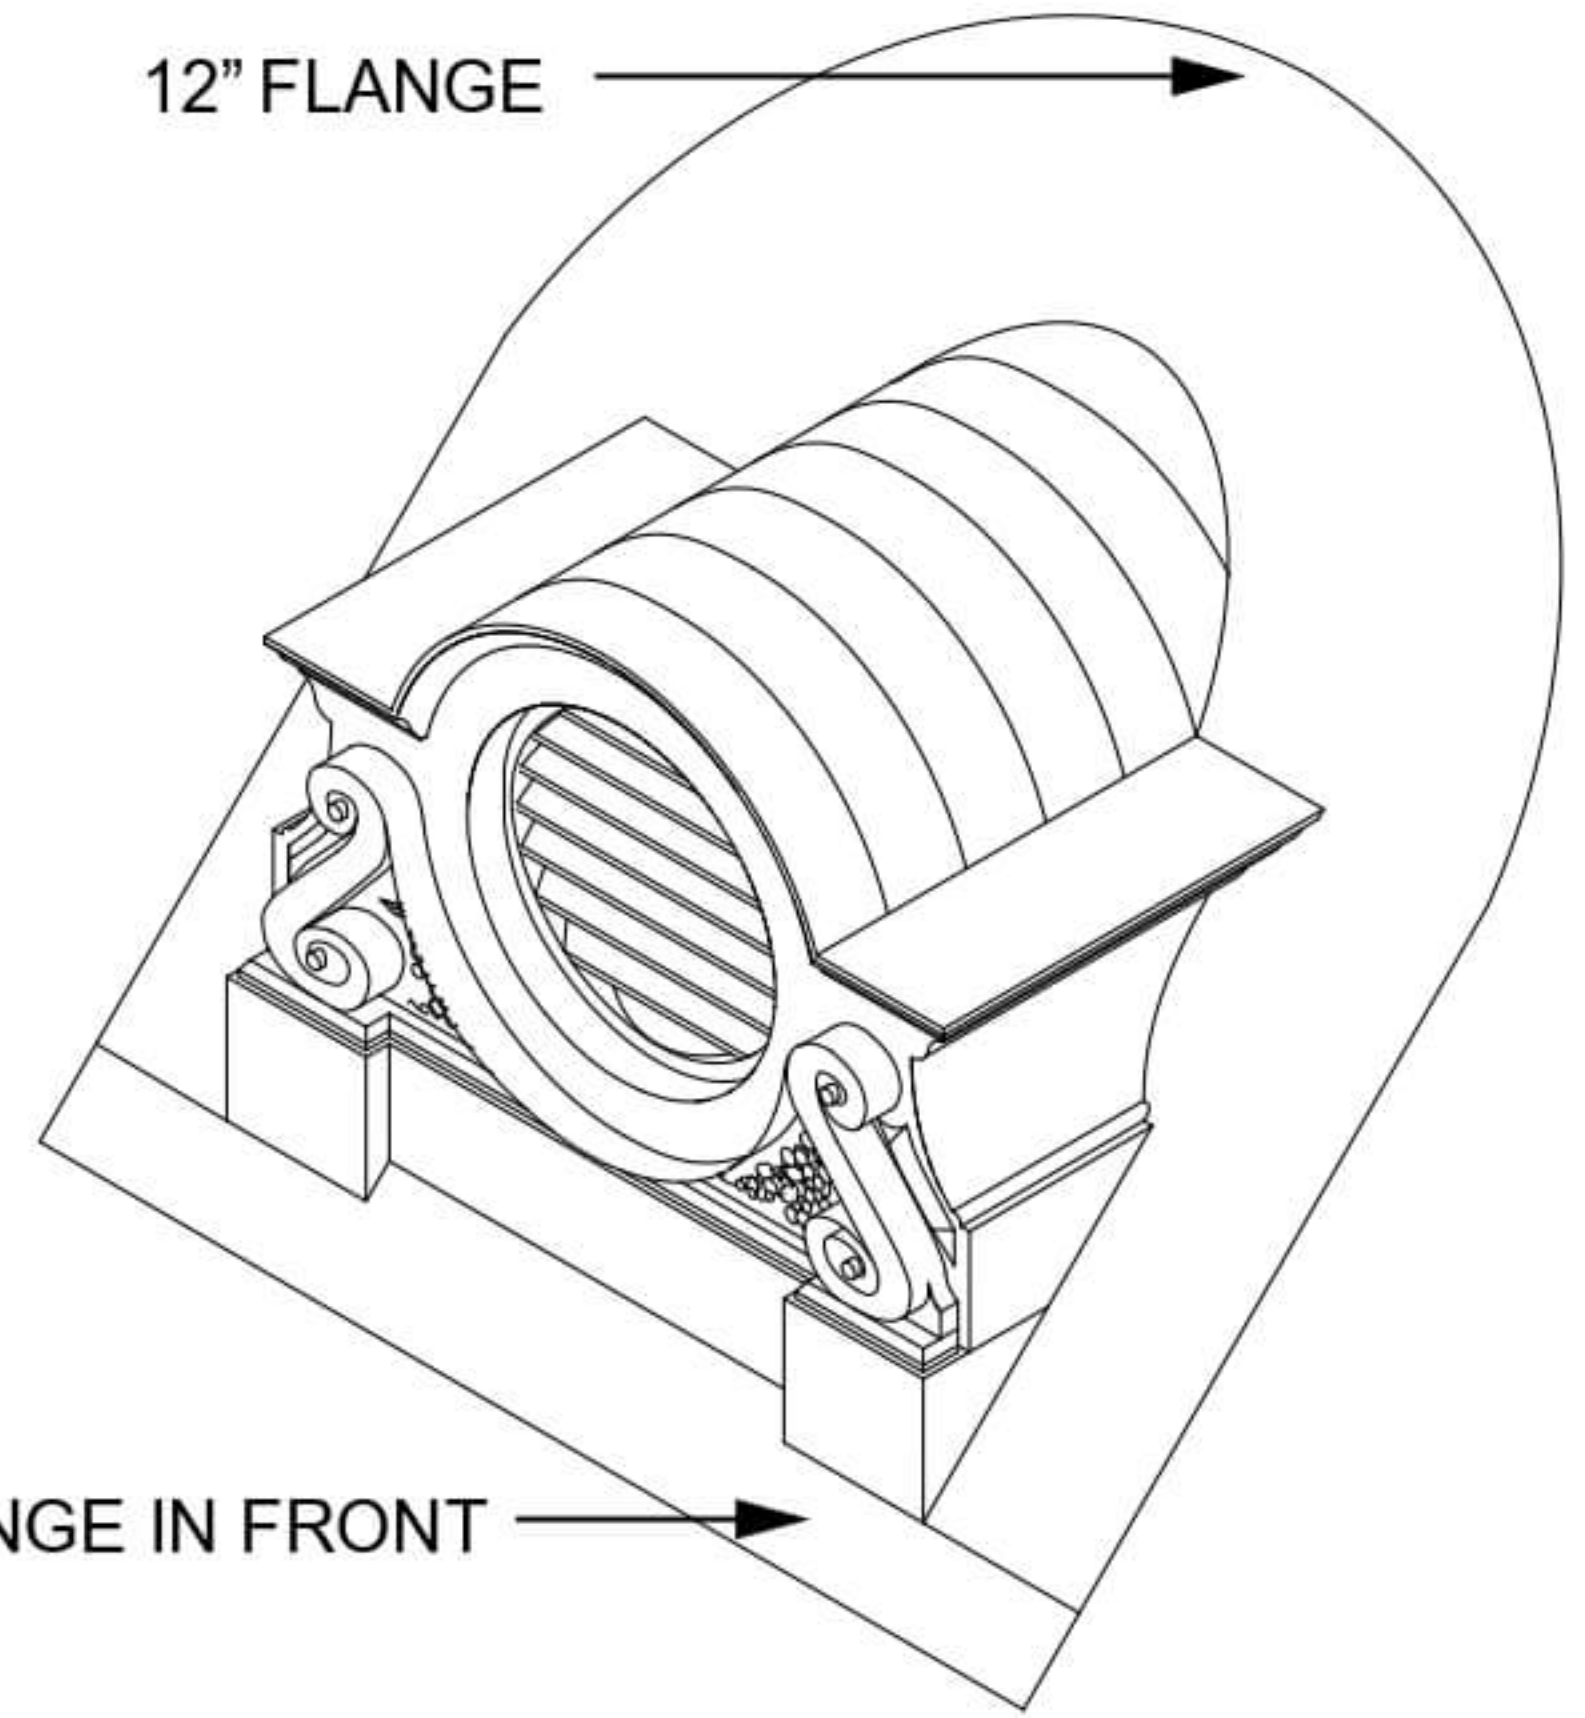

# Vintage Louver Dormer

Front View:

Isometric View Under Roofing:

**Custom Size:**

X: \_\_\_\_\_

Y: \_\_\_\_\_

Pitch: \_\_\_\_\_

Side View: