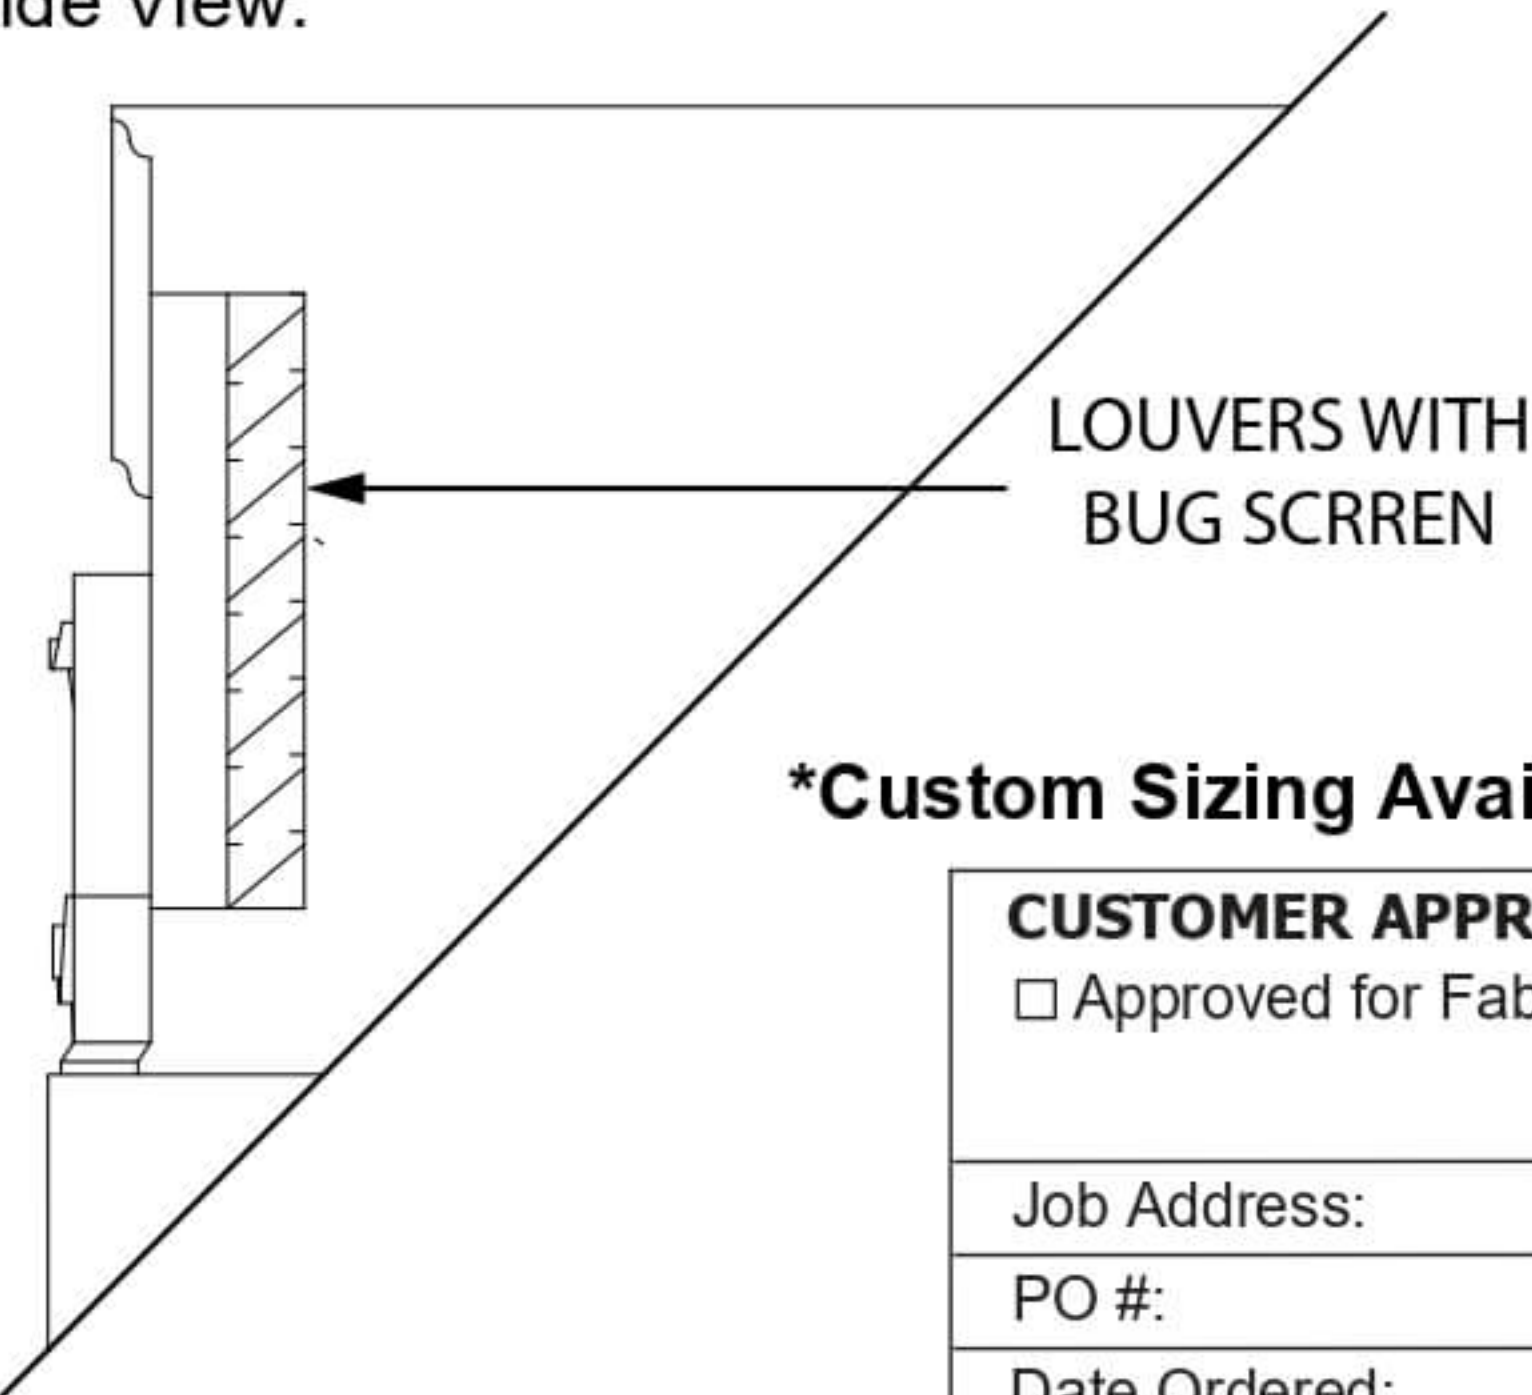

# Vintage Louver Dormer

Front View:

Isometric View Under Roofing:

**Custom Size:**

X: \_\_\_\_\_

Y: \_\_\_\_\_

Pitch: \_\_\_\_\_

Side View: